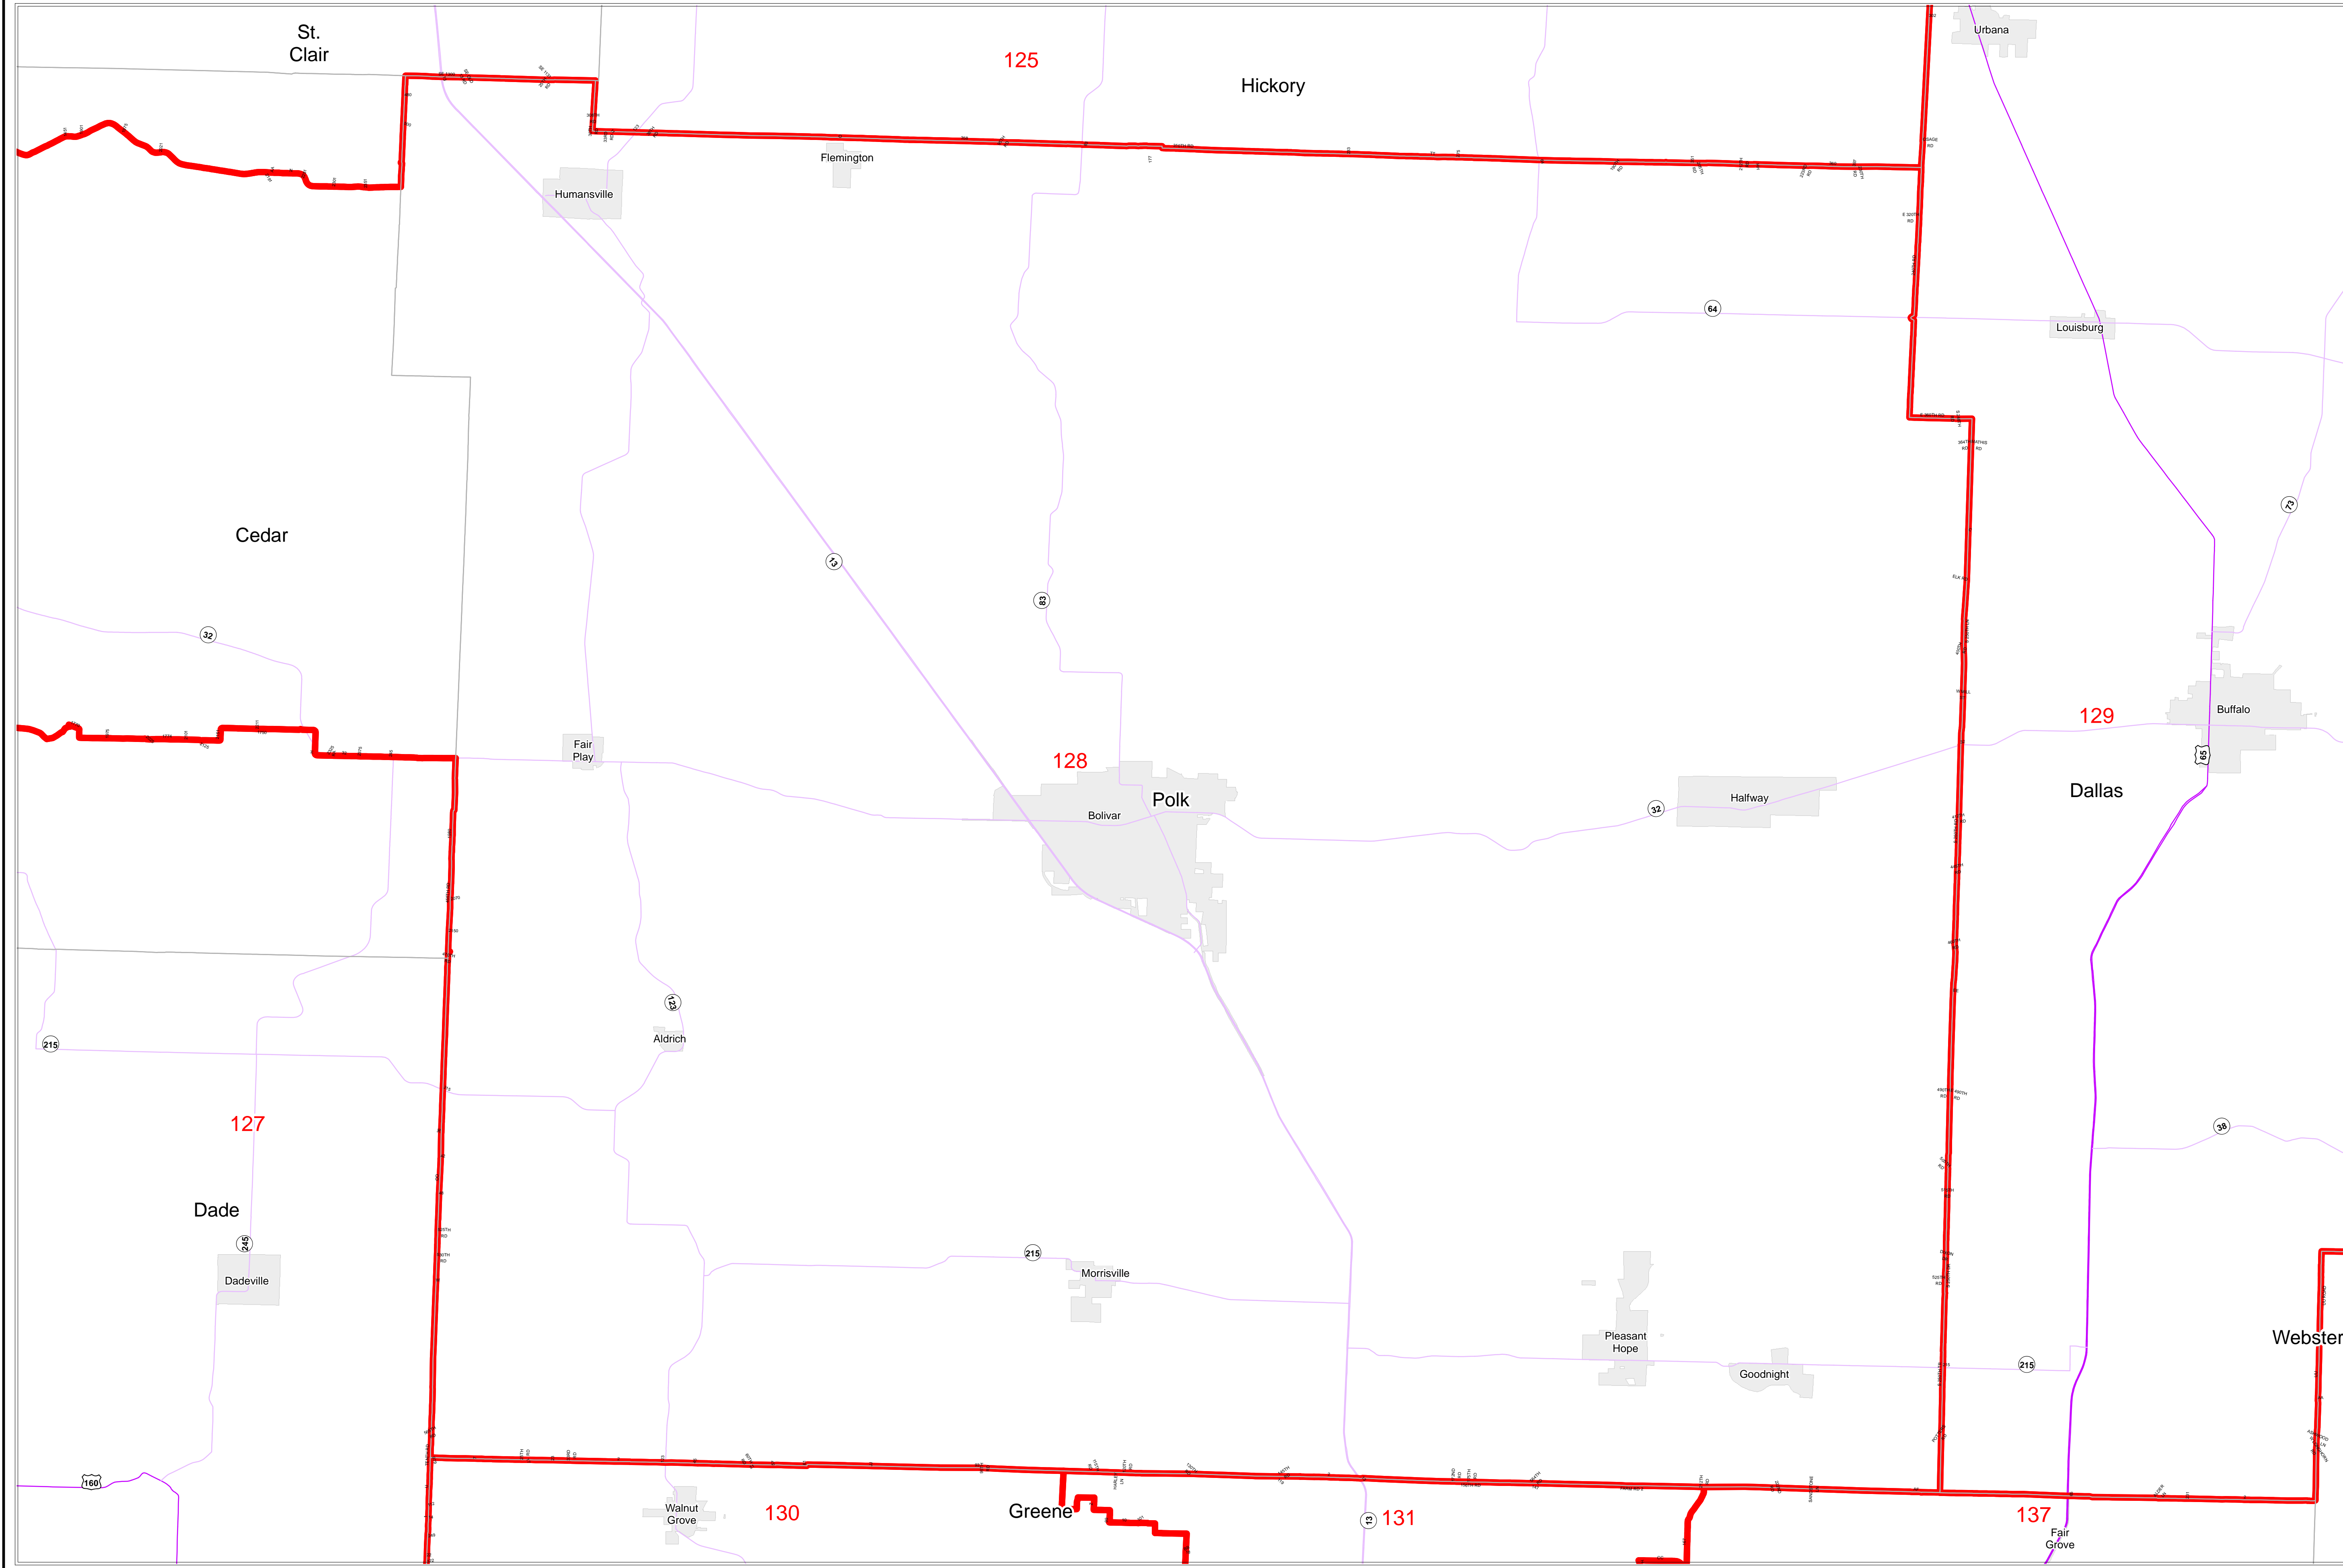

House Apportionment Plan 2011

Missouri Appellate Apportionment Commission